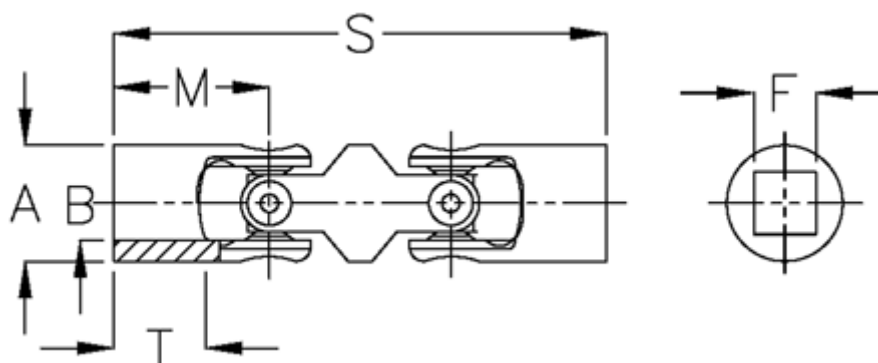

Data Sheet

Article number: 07632304

Description: Double cross joint w/needle bearing
0.632.304

Measures

A	= 32
F	= 16
M	= 43
MD max N m	= 40
s	= 124
T	= 25